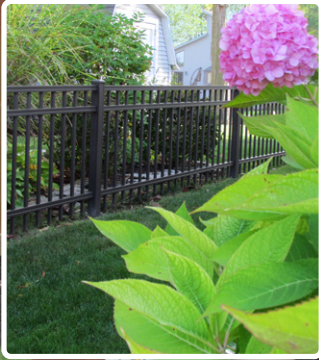

DURABLE | LOW MAINTENANCE | BEAUTIFUL

Vinyl
By Design

Sharon Fence
DISTRIBUTORS